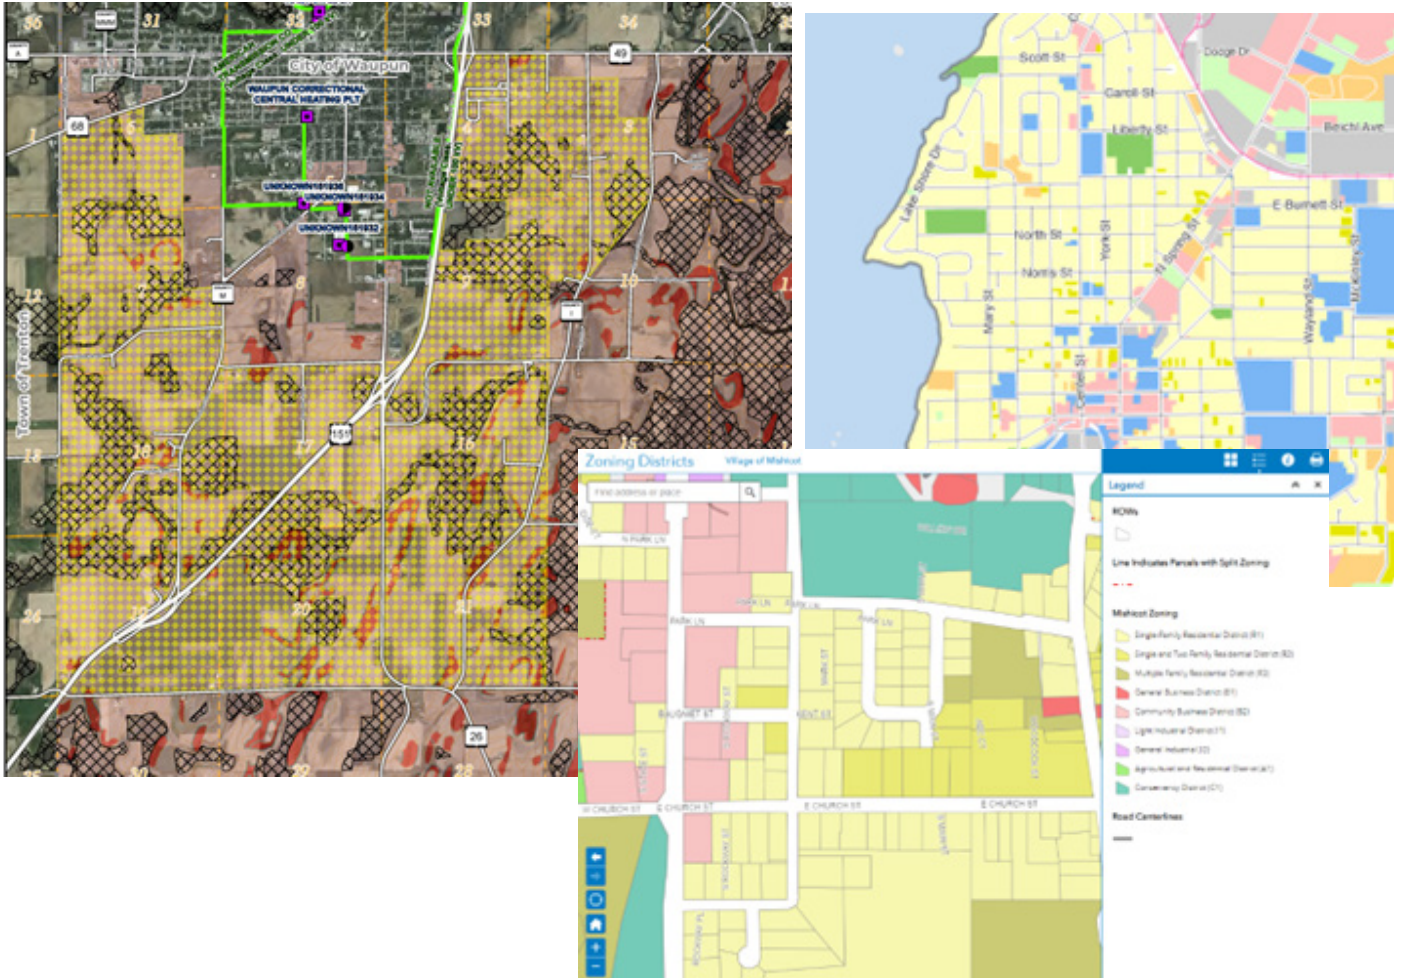

Geographic Information Services (GIS)

SERVICES

Service Overview

Cedar Corporation provides innovative GIS-based solutions to provide stunning products, effective community solutions, and data analysis to inform planning and management decisions. Our solutions provide opportunities to link in field data to an online GIS management system.

Expertise

- Custom map design and printing
- Asset Database Management
- Utility System Mapping
- Online Maps and Applications
- Mobile Field Applications
- Land Use Inventories
- Zoning Map Updates
- Spatial Analysis
- Cemetery Mapping
- Solar Suitability Assessment Mapping